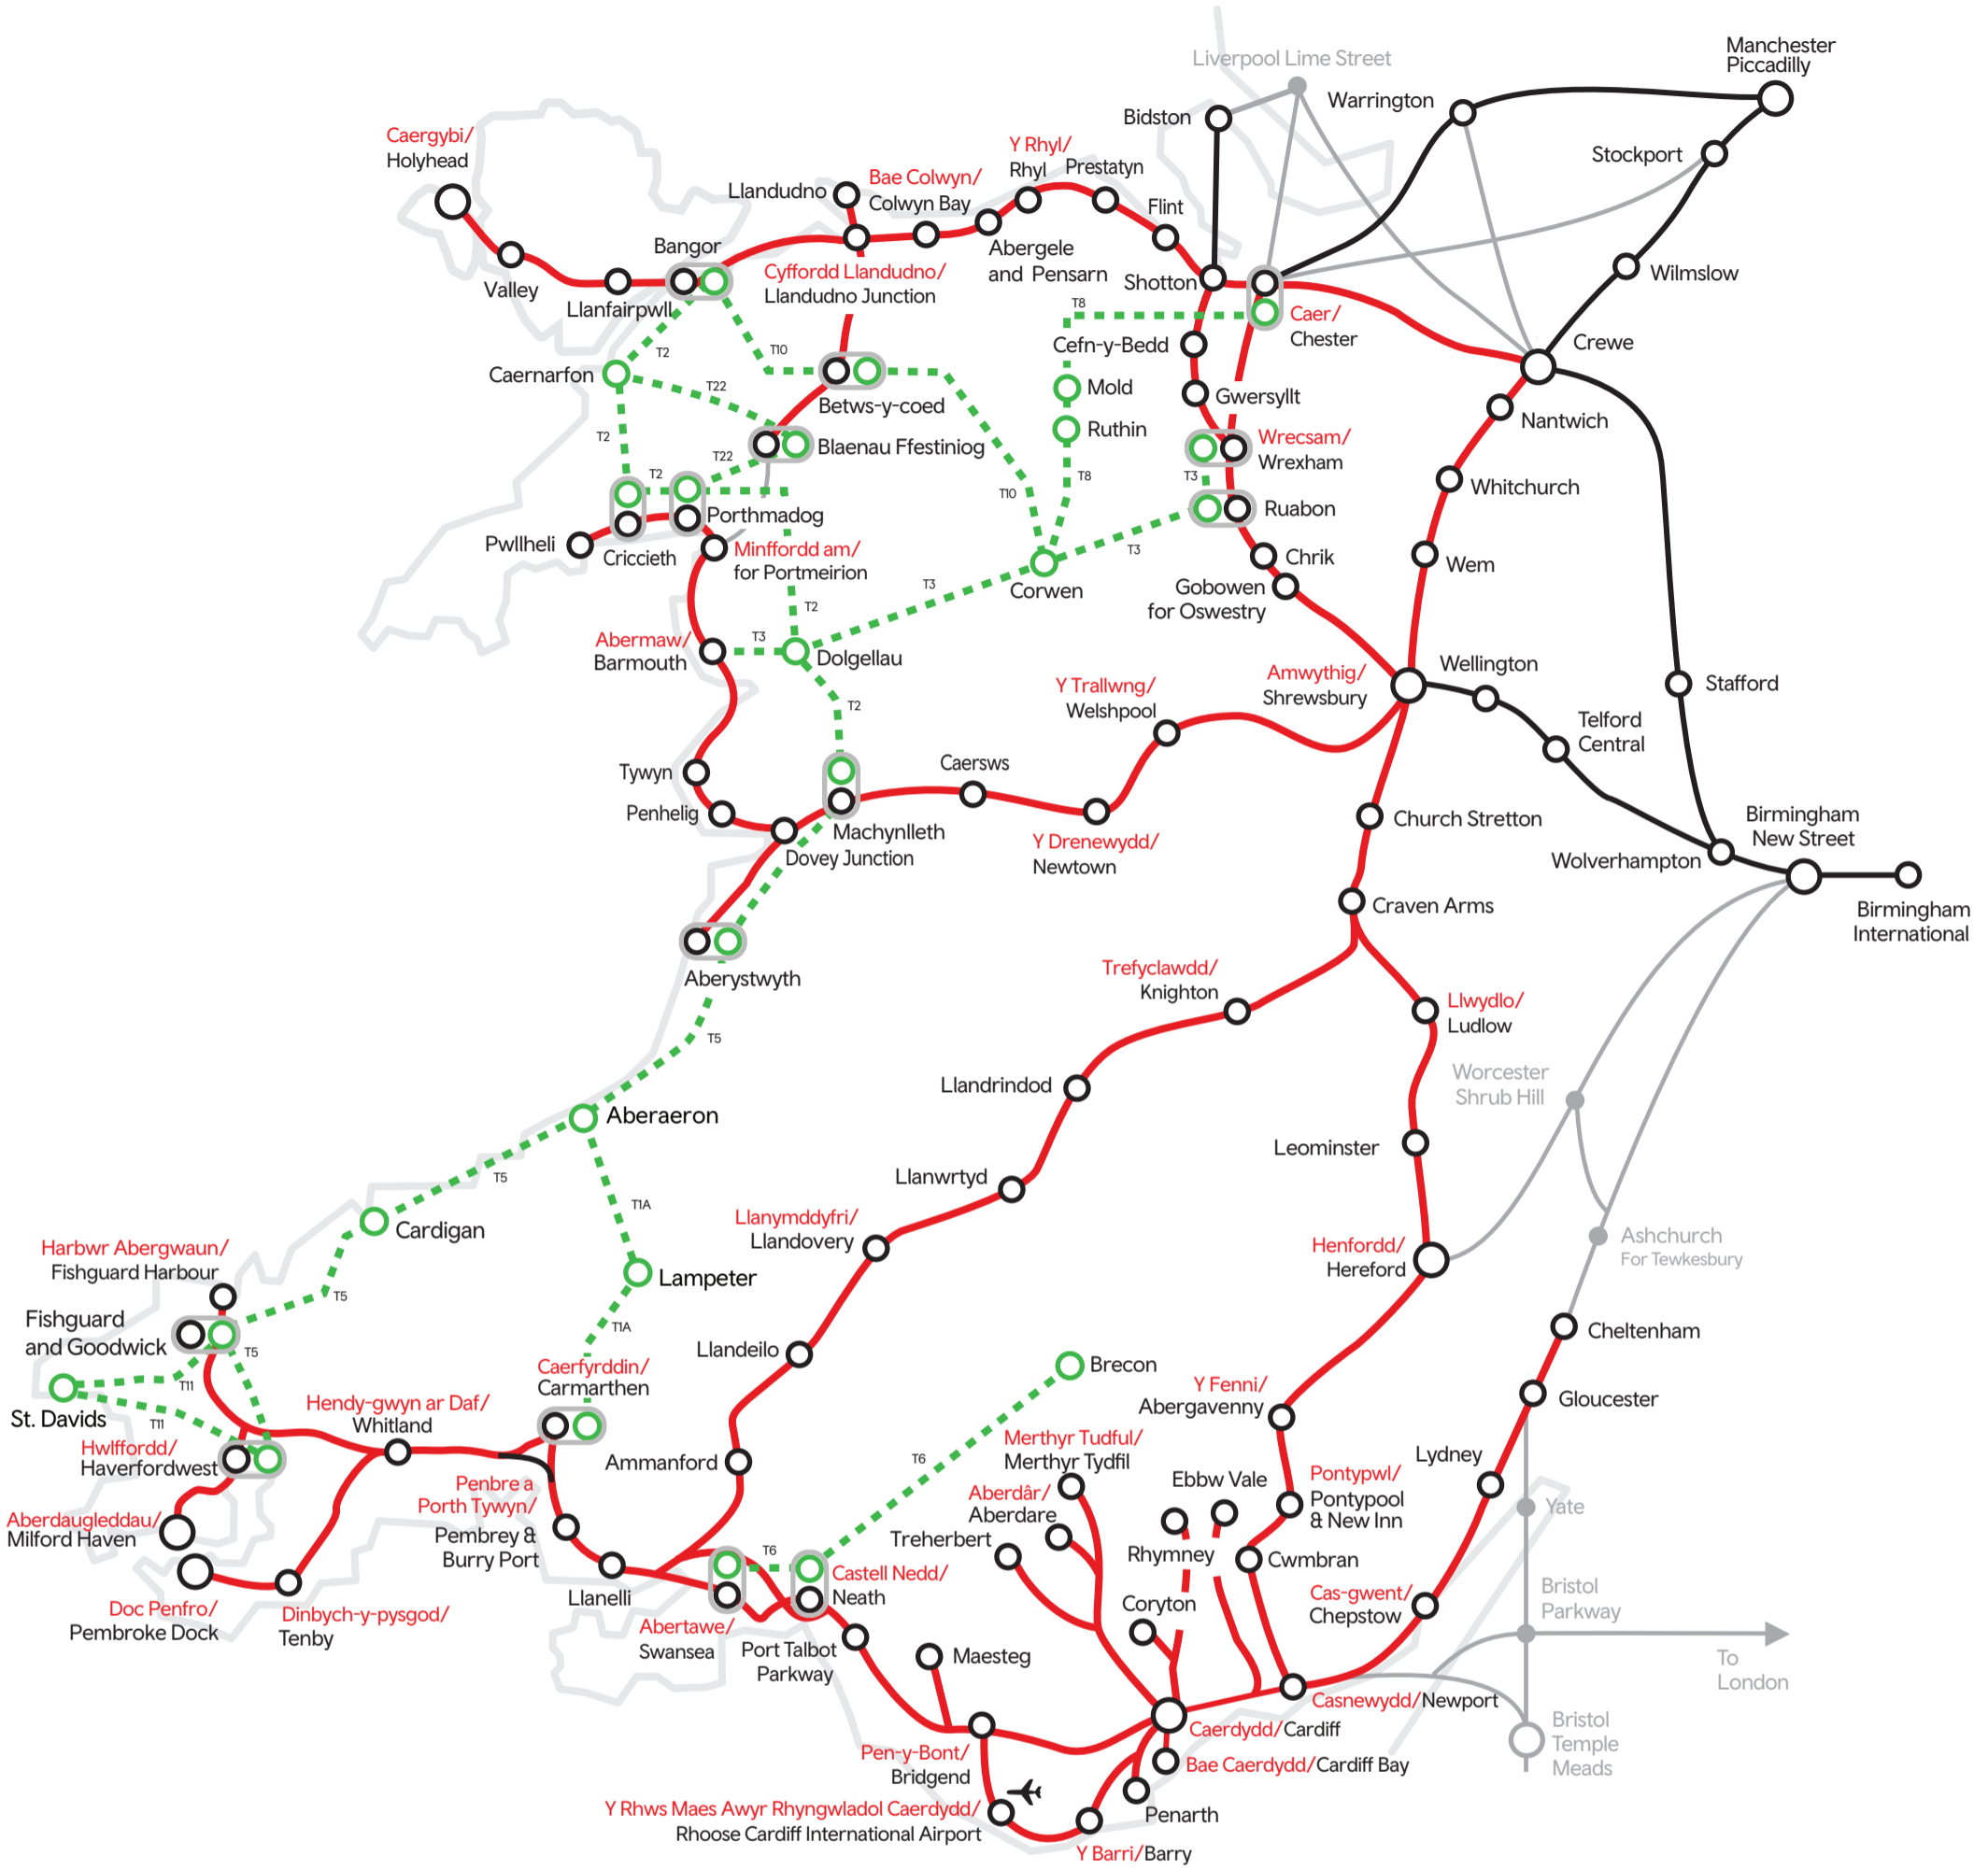

EXPLORE WALES

- Explore Wales Pass valid on these routes on the Transport for Wales Network
- Transport for Wales Network
- Other services not operated by Transport for Wales Network
- - - Explore Wales pass valid on these T1/T1A, T2, T3, T5, T6, T8, T10, T11 and T22 bus routes
- ⊖ Locations with bus and train stops